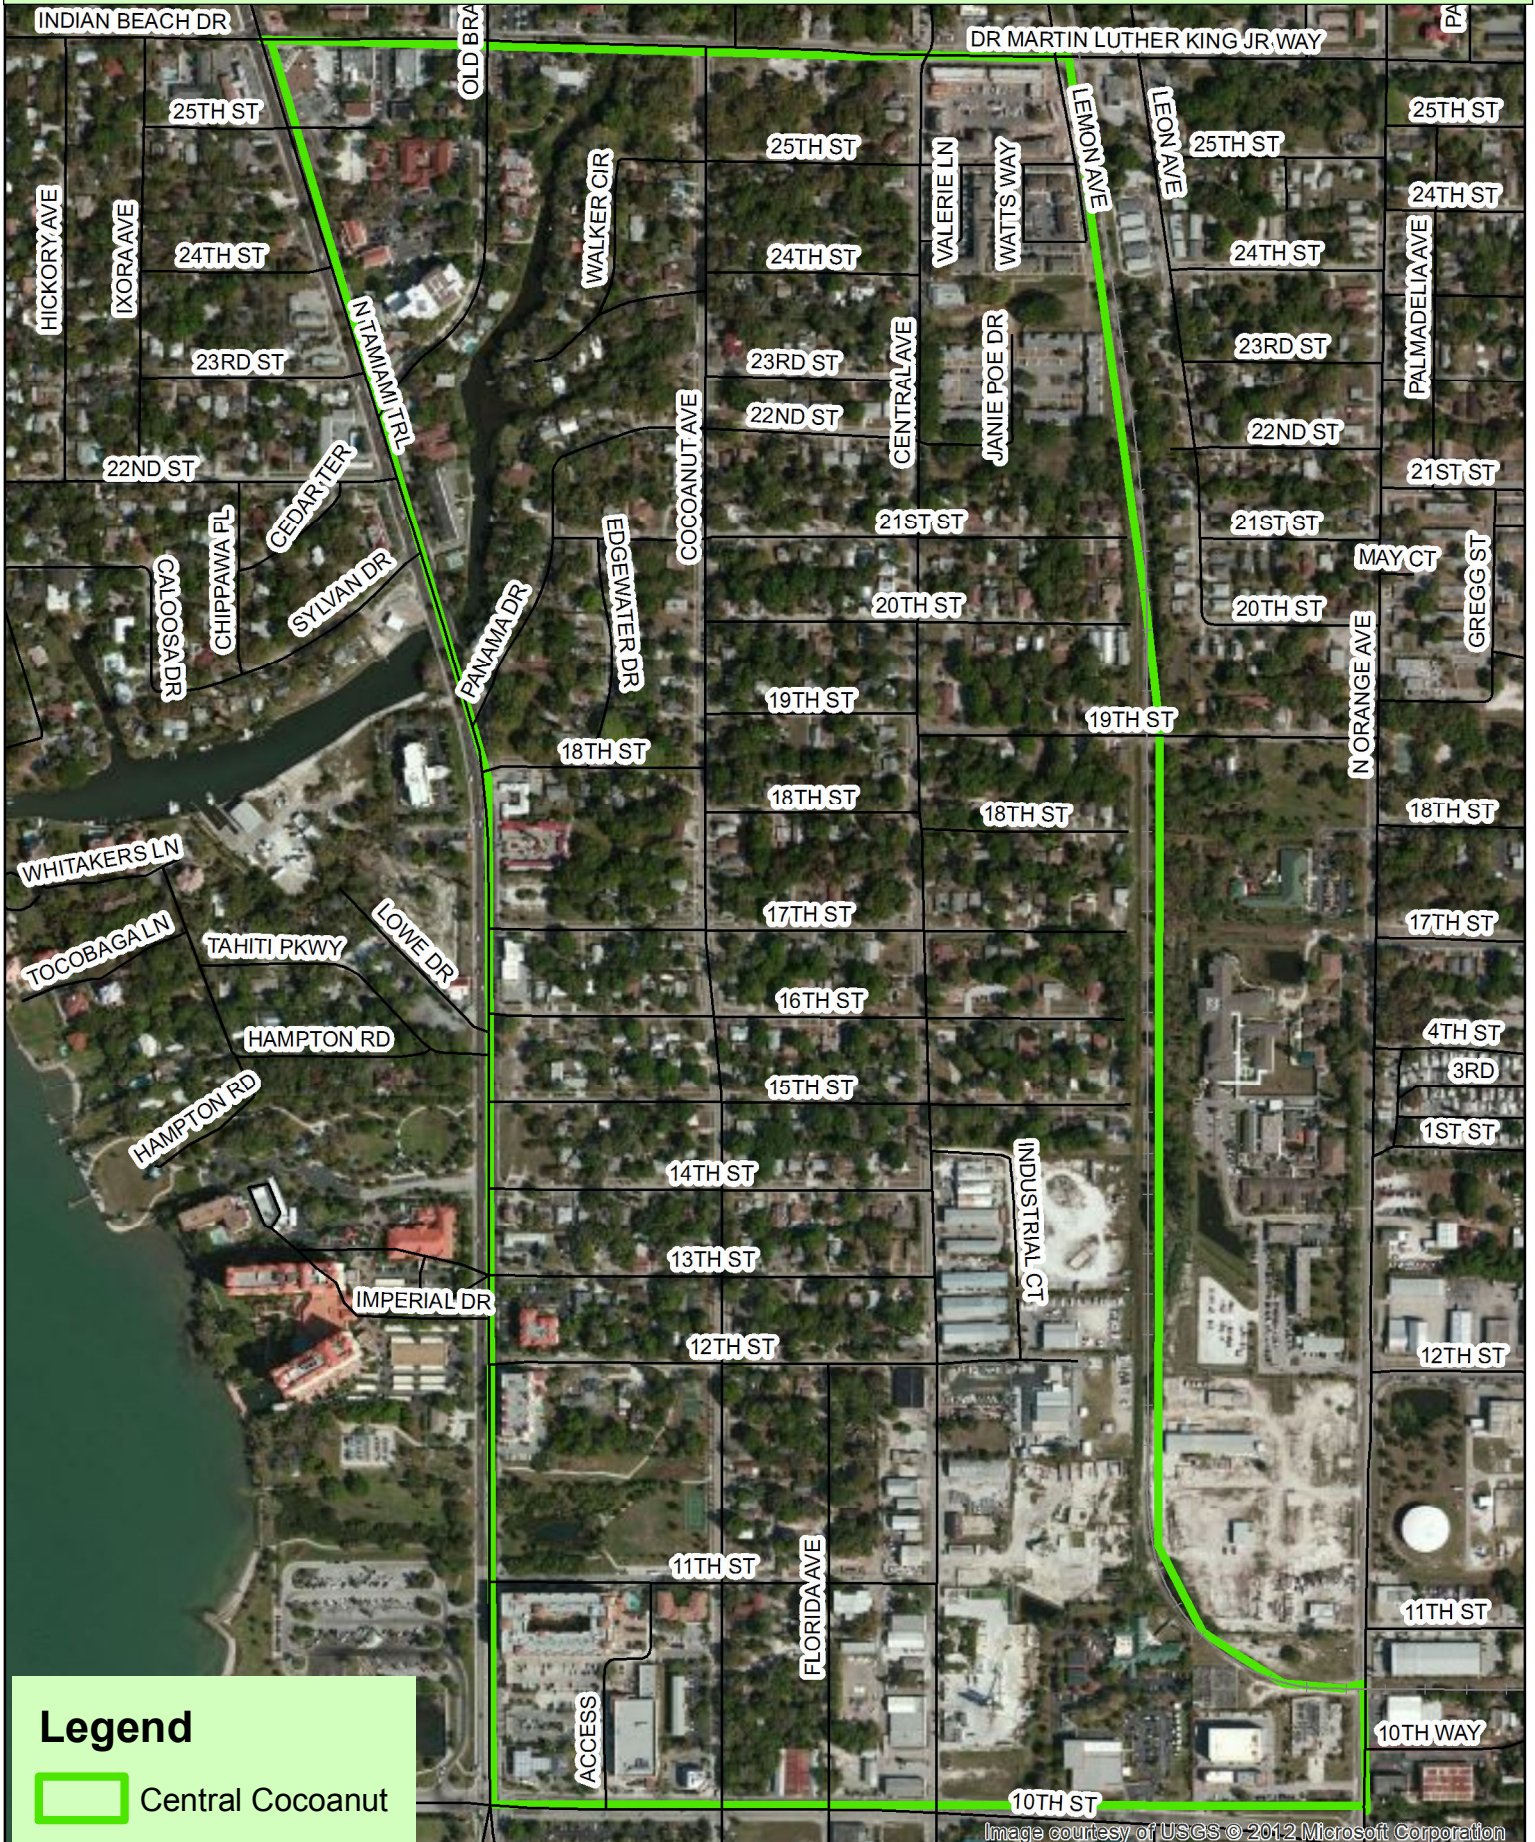

# Central Cocoonut Neighborhood

0 0.05 0.1 0.2 Miles

## Legend

 Central Cocoonut